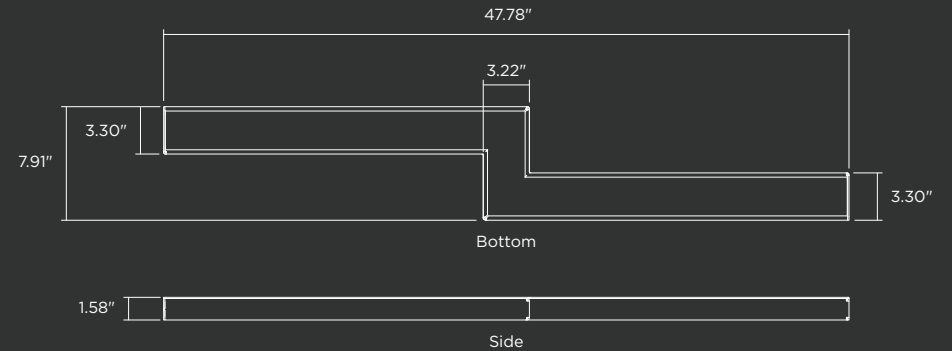

ZED

CONTEMPORARY STYLE
INNOVATIVE DESIGN
CUTTING EDGE LED TECHNOLOGY

SPECIFICATIONS

LED

CRI	80+ 90+ (available)
Watts	40W
Lm/W	115
CCT	3000K / 3500K / 4000K / 5000K
Delivered Lumens	4,600
Voltage	120 - 277 347
Life Hours	200,000+ (L70)

FINISH

DIMENSIONS

MOUNTING

Suspended w/ Aircraft Cable
Surface Mounting

MODULAR
CONNECTIVITY
ARCHITECTURAL
SCULPTURAL

BOLD

ZED Light Surface Mount

ZED Light Suspended