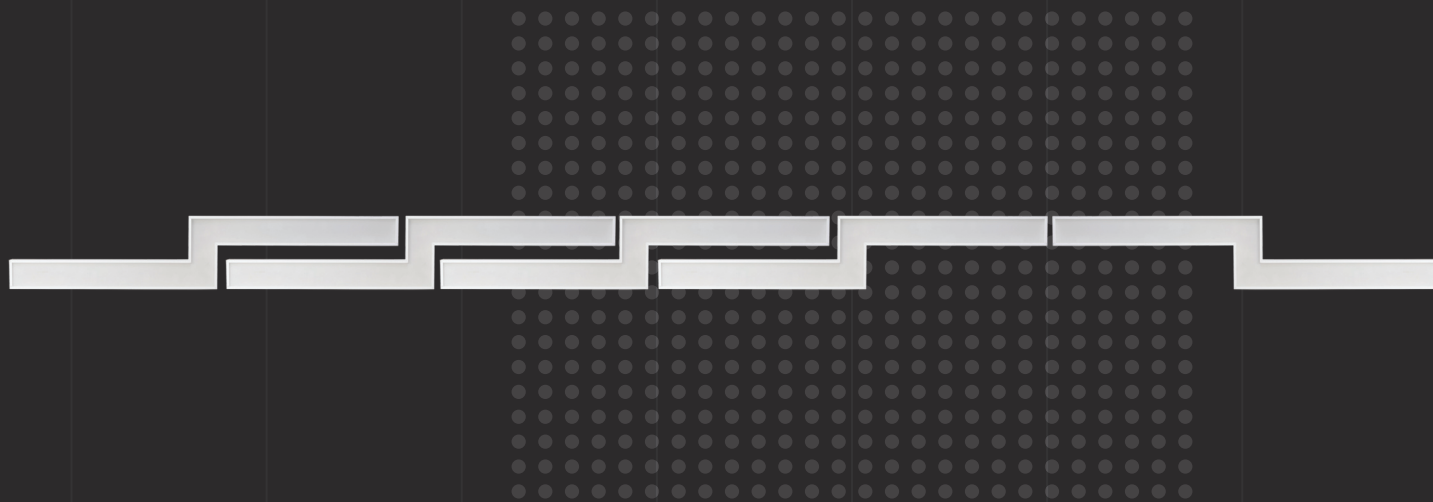

ZED

CONTEMPORARY STYLE
INNOVATIVE DESIGN
CUTTING EDGE LED TECHNOLOGY

SPECIFICATIONS

LED

CRI	80+ 90+ (available)
Watts	40W
Lm/W	115
CCT	3000K / 3500K / 4000K / 5000K
Delivered Lumens	4,600
Voltage	120 - 277 347
Life Hours	200,000+ (L70)

FINISH

DIMENSIONS

MOUNTING

Suspended w/ Aircraft Cable
Surface Mounting

MODULAR
CONNECTIVITY
ARCHITECTURAL
SCULPTURAL

BOLD

ZED Light Surface Mount

ZED Light Suspended

STRIKING

ELEGANT

ZED Light Suspended
Forest Green Finish

MODULAR
CONNECTIVITY
ARCHITECTURAL
SCULPTURAL

MODULAR
CONNECTIVITY
ARCHITECTURAL
SCULPTURAL

delviro energy

info@delviro.com

877.502.3434