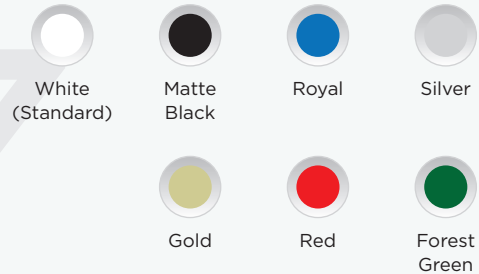

SPECIFICATIONS

LED

CRI	80+ | 90+ (available)
Watts	40W
Lm/W	115
CCT	3000K / 3500K / 4000K / 5000K
Delivered Lumens	4,600
Voltage	120 - 277 | 347
Life Hours	200,000+ (L70)

FINISH