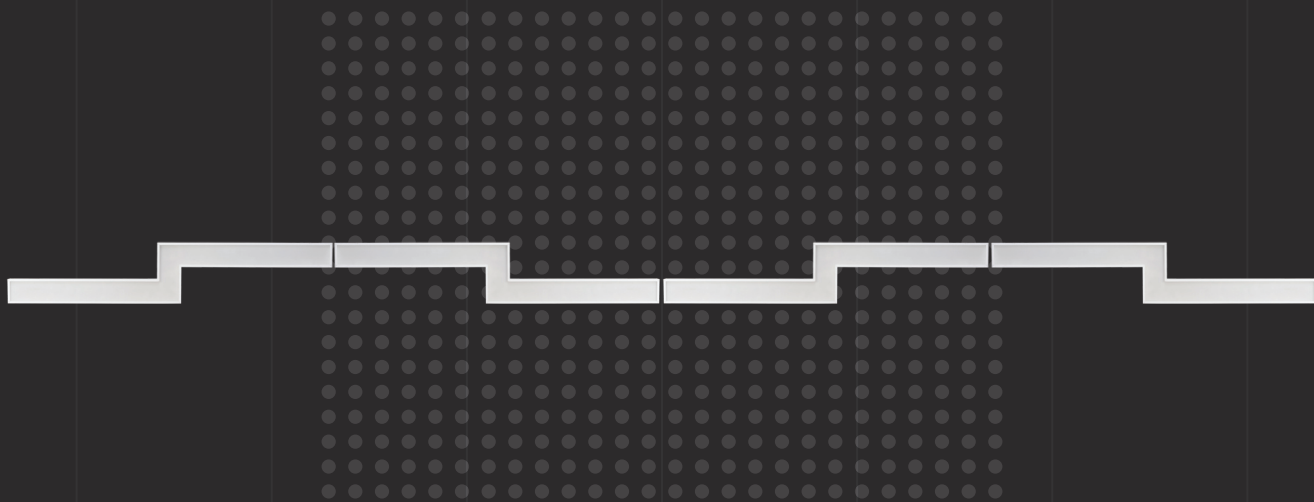

ZED

CONTEMPORARY STYLE
INNOVATIVE DESIGN
CUTTING EDGE LED TECHNOLOGY

SPECIFICATIONS

LED

CRI	80+ 90+ (available)
Watts	40W
Lm/W	115
CCT	3000K / 3500K / 4000K / 5000K
Delivered Lumens	4,600
Voltage	120 - 277 347
Life Hours	200,000+ (L70)

STRIKING

ELEGANT

ZED Light Suspended
Forest Green Finish

MODULAR
CONNECTIVITY
ARCHITECTURAL
SCULPTURAL

MODULAR
CONNECTIVITY
ARCHITECTURAL
SCULPTURAL

delviro energy

info@delviro.com

877.502.3434