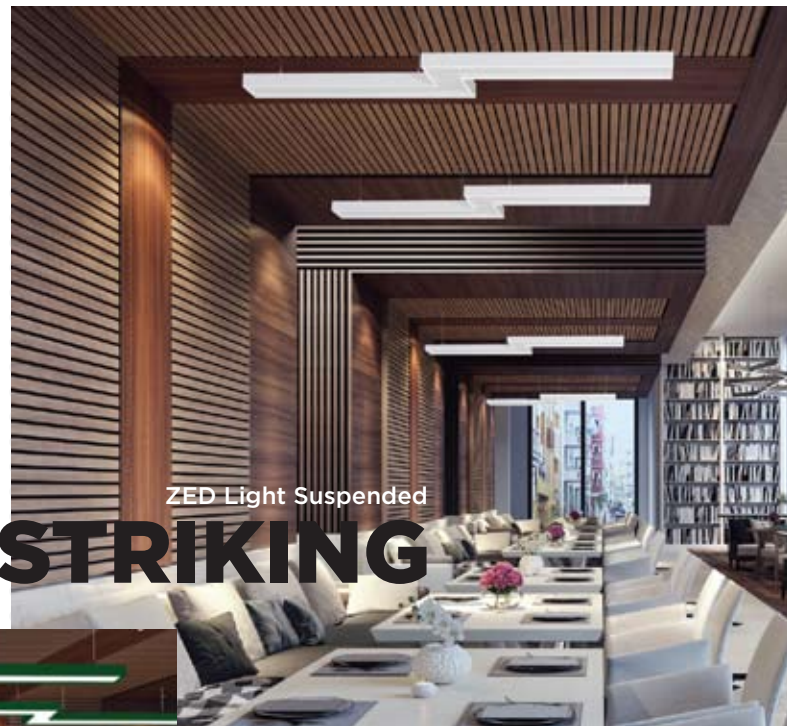

ZED

CONTEMPORARY STYLE
INNOVATIVE DESIGN
CUTTING EDGE LED TECHNOLOGY

SPECIFICATIONS

LED

CRI	80+ 90+ (available)
Watts	40W
Lm/W	115
CCT	3000K / 3500K / 4000K / 5000K
Delivered Lumens	4,600
Voltage	120 - 277 347
Life Hours	200,000+ (L70)

FINISH

DIMENSIONS

MOUNTING

Suspended w/ Aircraft Cable
Surface Mounting

MODULAR
CONNECTIVITY
ARCHITECTURAL
SCULPTURAL

BOLD

ZED Light Surface Mount

ZED Light Suspended