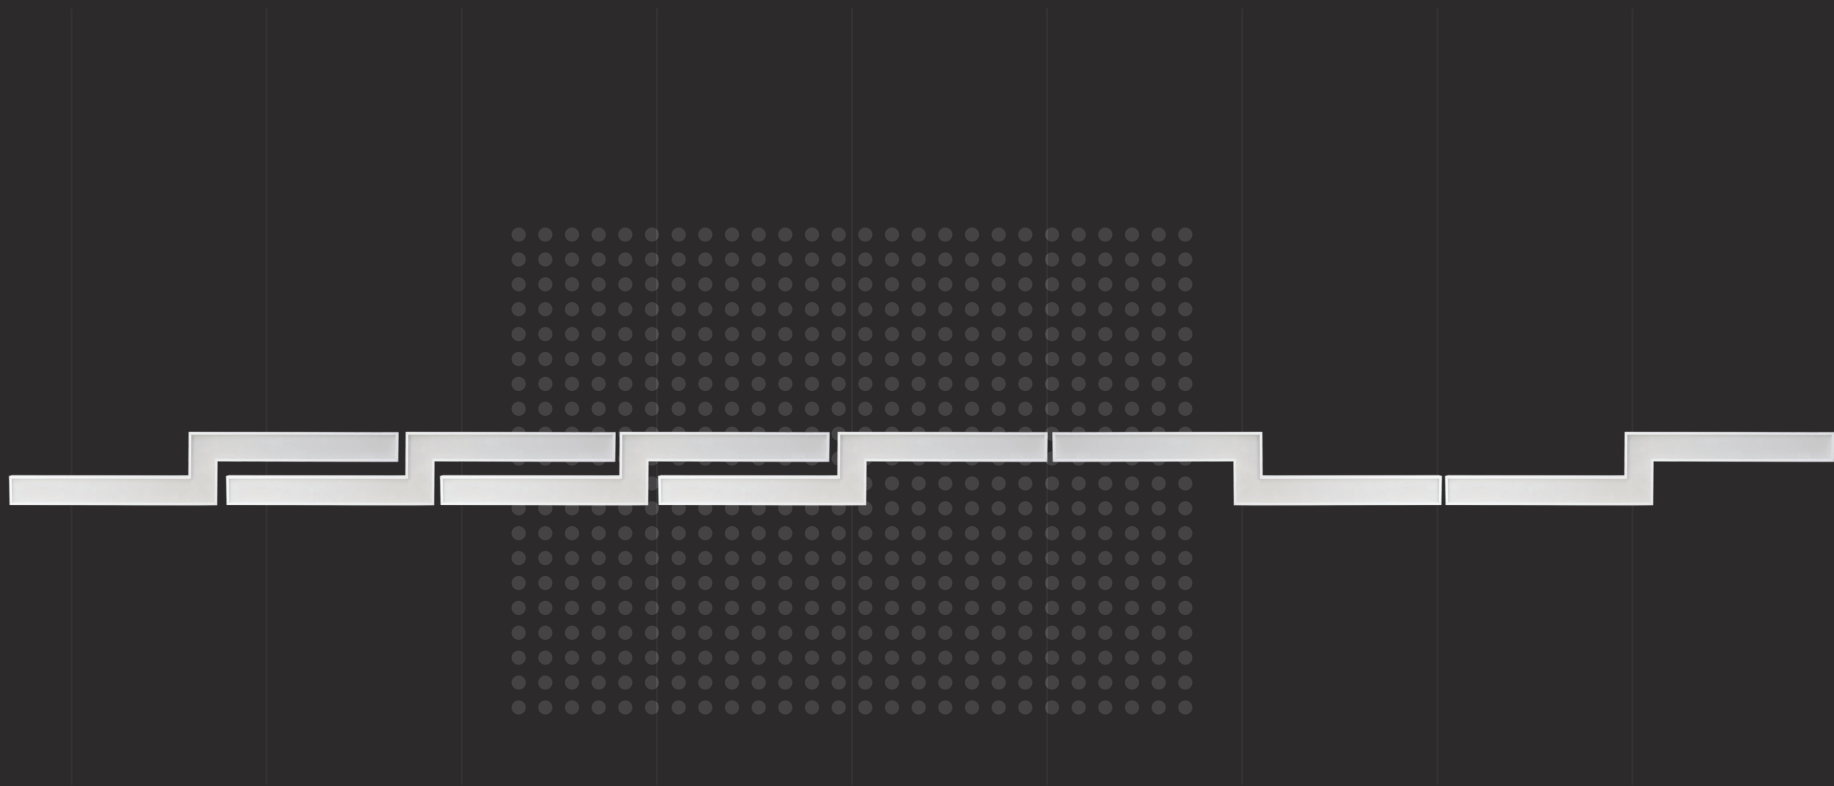

ZED

CONTEMPORARY STYLE
INNOVATIVE DESIGN
CUTTING EDGE LED TECHNOLOGY

SPECIFICATIONS

LED

CRI	80+ 90+ (available)
Watts	40W
Lm/W	115
CCT	3000K / 3500K / 4000K / 5000K
Delivered Lumens	4,600
Voltage	120 - 277 347
Life Hours	200,000+ (L70)

STRIKING

ELEGANT

ZED Light Suspended
Forest Green Finish

MODULAR
CONNECTIVITY
ARCHITECTURAL
SCULPTURAL

MODULAR
CONNECTIVITY
ARCHITECTURAL
SCULPTURAL

delviro energy

info@delviro.com

877.502.3434